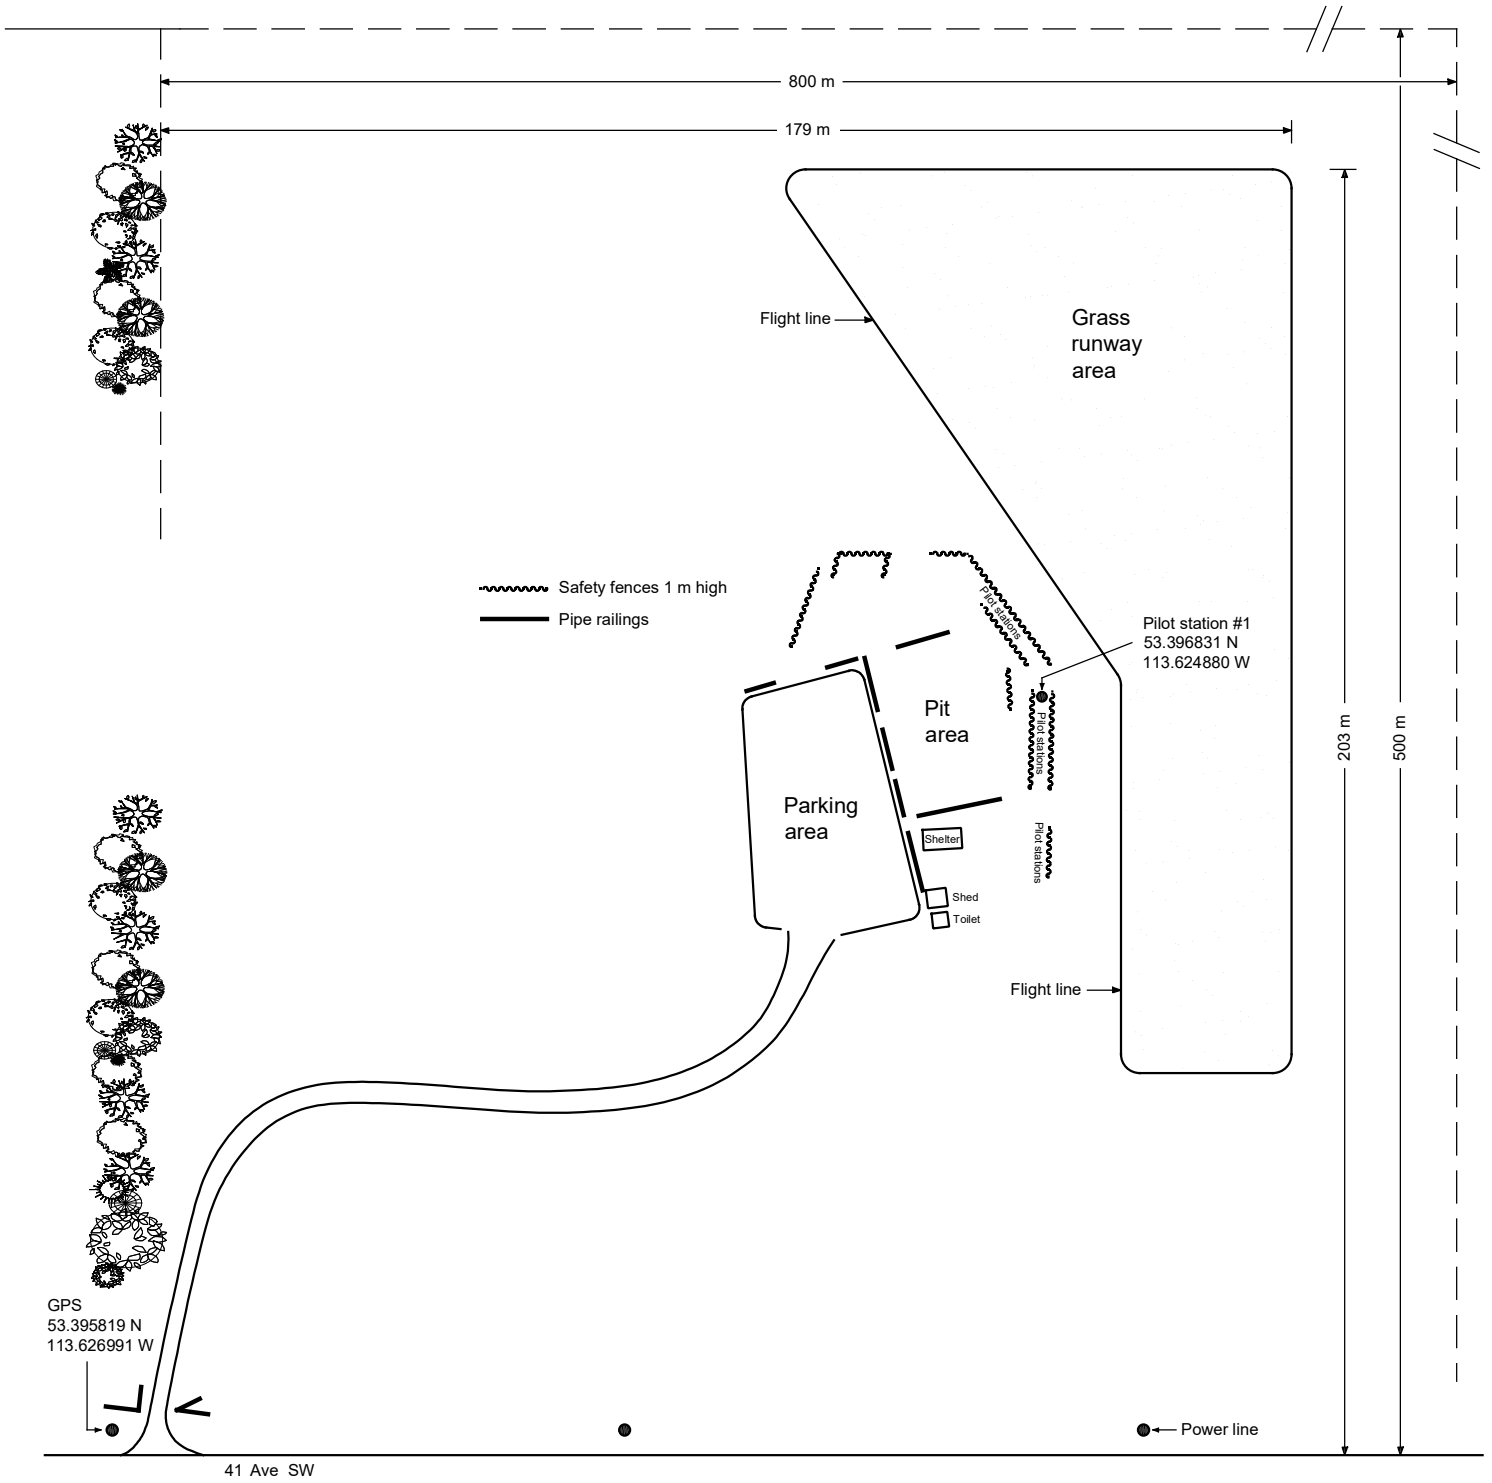

CAPITAL CITY FLYERS CLUB
STELTER FIELD

SE1/4, Sec16, Twp51, Rg25, W4

53.396217 N 113.626533 W

41 Avenue S.W. (between 170 St. S and 184 St. S)

Edmonton Alberta Canada

27 September 2020

Pilot stations are 7m from flight line with 1 m high safety fences.
Pit area is 10 m from flight line with a 1 m high safety fence between pilot stations and pit area.
Spectator area is 30 m from flight line.
Flying area is 500 x 800 x 300 m.