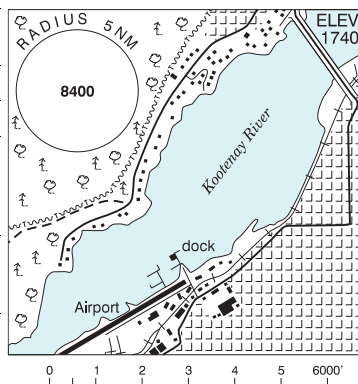

CANADA WATER AERODROME SUPPLEMENT

Effective 0901Z 19 March 2026 to 0901Z 18 February 2027

B148 AERODROME/FACILITY DIRECTORY

NATASHQUAN (LAC DE L'AVION) QC (Cont'd)

CSY8

NAV	
VOR/DME	NATASH YNA 113.6 Ch 83 N50 11 01 W61 46 51 (63')
PRO	ATF corridor outside MF, see Section C – Areas With Discrete Air-To-Air Frequencies.

NATION RIVER ON — See CASSELMAN / NATION RIVER

NEGEEK LAKE ON — See COMBERMERE / NEGEEK LAKE

NELSON BC

CAD8

REF	N49 30 W117 18 Adj 16°E (2012) UTC-8(7) Elev 1740' A5005
OPR	City 250-352-8228 Reg
PF	C-1,2,3,4,5,6
FLT PLN	
FIC	Kamloops 866-WXBRIEF (Toll free within Canada) or 866-541-4101 (Toll free within Canada & USA)
SERVICES	
FUEL	100LL Avbl from adj land A/D in cans
S	5
COMM	
RCO	Pacific rdo 126.7 (FISE)
ATF	tfc 123.2 2NM 3300 ASL
CAUTION	Narrow mountainous valley. Adj land A/D.