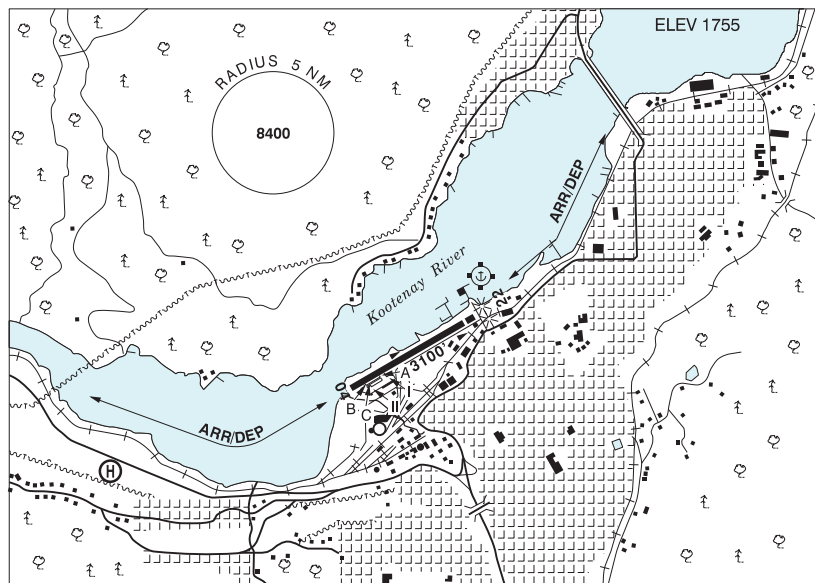

BRITISH COLUMBIA

AERODROME / FACILITY DIRECTORY

NELSON BC

CZNL

REF	N49 29 39 W117 18 02 16°E (2012) UTC-8(7) Elev 1755' A5005 LO2
OPR	City 250-352-8228 Reg
PF	A-1 C-2,3,4,5
FLT PLN	
FIC	Kamloops 866-WXBRIEF (Toll free within Canada) or 866-541-4101 (Toll free within Canada & USA)
SERVICES	
FUEL	100LL City of Nelson 250-352-8228; JB High Terrain Helicopters, 250-354-8445, JA Kootenay Valley Helicopters Ltd. 250-505-2150
RWY DATA	Rwy 04(040°)/22(220°) 3100x75 ASPH Thld 22 displ 200'.
APRON	Apron I & II: Prkg avbl for transient fixed-wing acft.
RCR	Opr Ltd win maint.
COMM	
RCO	Pacific rdo 123.475 (FISE) 126.7 (bcst)
ATF	tfc 123.2 4NM 3300 ASL
PRO	Rgt hand circuits Rwy 22 (CAR 602.96). PPR Heli tng flts by opr.
CAUTION	Narrow mountainous valley. Arr/dep paths are offset as indicated on A/D sketch. Arr/dep path W Thld 04 overflies heli adj SW A/D. Poles to 20 AGL aprx 450' NE & in apch area of Rwy 22. Watch for wildlife on the rwy. Hang gliding and paragliding activities at field, year round.