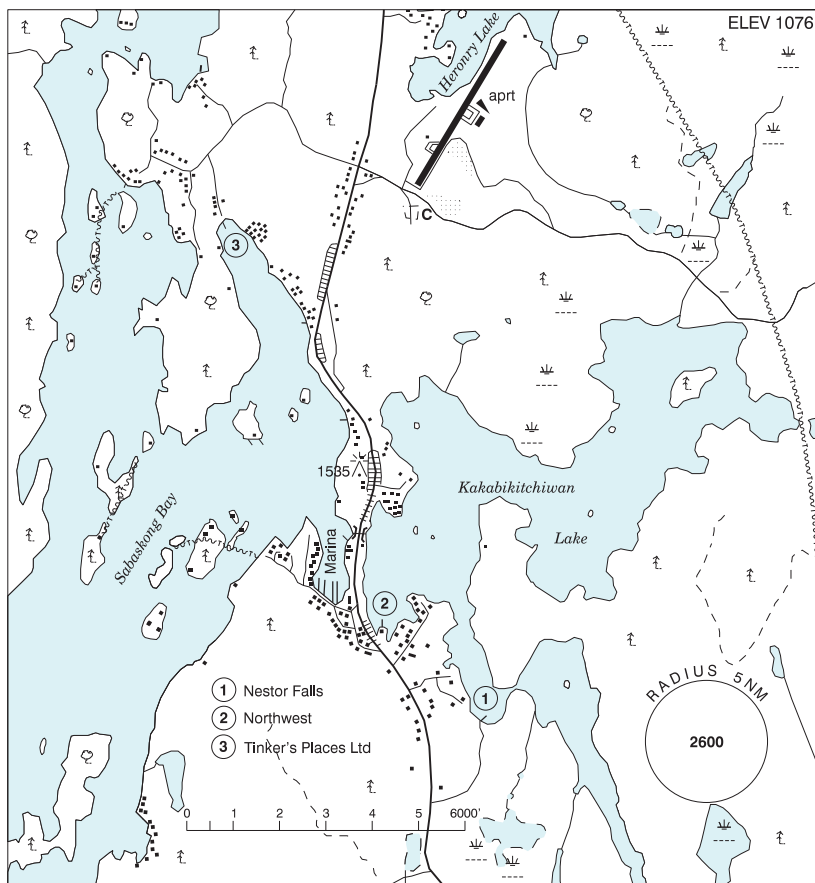

MISSION LOCATION DETAILS

ROLE	LATITUDE	LONGITUDE
 MODEL	49° 27' 23.40" N 49.456	117° 30' 18.22" W -117.505
 Pilot		
 Payload Op.		
 Observer		

Airspace Classification

MISSION LOCATION SURVEY

AIRSPACE MAP

OVERLYING AIRSPACES

NEAREST AERODROMES & DISTANCE FROM OPERATION

CASTLEGAR (TARRYS CONVENTION CENTRE) (CCT3 - HELIPORT - Reg)	Lat: 49.386	Long: -117.552	8.543KM	4.61NM	SW
NELSON (CZNL - AERODROME - Reg)	Lat: 49.494	Long: -117.301	15.322KM	8.27NM	E
NELSON (CAD8 - WATERDROME - Reg)	Lat: 49.5	Long: -117.3	15.585KM	8.42NM	E

CANADA WATER AERODROME SUPPLEMENT

Effective 0901Z 19 March 2026 to 0901Z 18 February 2027

AERODROME/FACILITY DIRECTORY B149

NESTOR FALLS ON

CKT3

REF	N49 07 W93 55 Adj S 2°E UTC-6(5) Elev 1076' A5007
OPR	Nestor Falls Fly-In Outposts - Daws Bay 807-484-2345; Northwest Flying Inc 807-484-2126 Reg
PF	B-1 C-2,3,5
FLT PLN	Pilots to open/close VFR flt plan with London rdo, FISE or by phone
FIC	London 866-WXBRIEF (Toll free within Canada) or 866-541-4104 (Toll free within Canada & USA)
SERVICES	
FUEL	100LL, JA
OIL	20W50, 25W60
S	2,5
PVT ADV	Nestor Falls Fly-In Outposts 125.1
A/D DATA	Open water mid May-Oct.
COMM	
ATF	tfc 122.8 5NM 4200 ASL