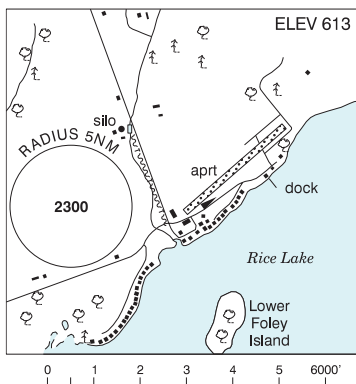

MISSION LOCATION DETAILS

ROLE	LATITUDE	LONGITUDE
 MODEL	44° 23' 58.20" N 44.4	78° 8' 18.10" W -78.138
 Pilot		
 Payload Op.		
 Observer		

Airspace Classification

MISSION LOCATION SURVEY

AIRSPACE MAP

OVERLYING AIRSPACES

NEAREST AERODROMES & DISTANCE FROM OPERATION

ELMHIRST'S RESORT (CPS2 - AERODROME - Reg)	Lat: 44.252	Long: -78.106	16.602KM	8.96NM	S
ELMHIRST'S RESORT (CNQ6 - WATERDROME - Reg)	Lat: 44.251	Long: -78.104	16.737KM	9.04NM	S
SWEETWATER FARMS (CSW6 - AERODROME - Reg)	Lat: 44.346	Long: -77.928	17.747KM	9.58NM	E

CANADA WATER AERODROME SUPPLEMENT

Effective 0901Z 19 March 2026 to 0901Z 18 February 2027

B94 AERODROME/FACILITY DIRECTORY

KEENE/ELMHIRST'S RESORT ON

CNQ6

REF	N44 15 05 W78 06 15 3E 12°W UTC-5(4) Elev 613' A5000
OPR	Elmhirst's Resort, Keene Ltd 705-295-4591 Reg
PF	A-1,2,5,7,8 C-4 D-3,6
FLT PLN	FIC London 866-WXBRIEF (Toll free within Canada) or 866-541-4104 (Toll free within Canada & USA)
SERVICES	FUEL 100LL OIL W80, W100, 20W50 S 5
A/D DATA	Open water May-mid Nov.
COMM	ATF UNICOM ltd hrs O/T tfc 122.8 5NM 3600 ASL
CAUTION	Adj land A/D.

KENNISIS LAKE / FRANCIS ON

CKS2

REF	N45 14 03 W78 37 20 7.1N 11°W UTC-5(4) Elev 1212' A5000
OPR	Keith R. Francis 647-287-2227 Reg PPR
FLT PLAN	FIC London 866-WXBRIEF (Toll free within Canada) or 866-541-4104 (Toll free within Canada & USA)
A/D DATA	Open water mid May-Nov. Dock
COMM	ATF tfc 123.2 5NM 4300 ASL
CAUTION	Lgtd twr 1708 ASL (279 AGL) 1.8NM NNE A/D.